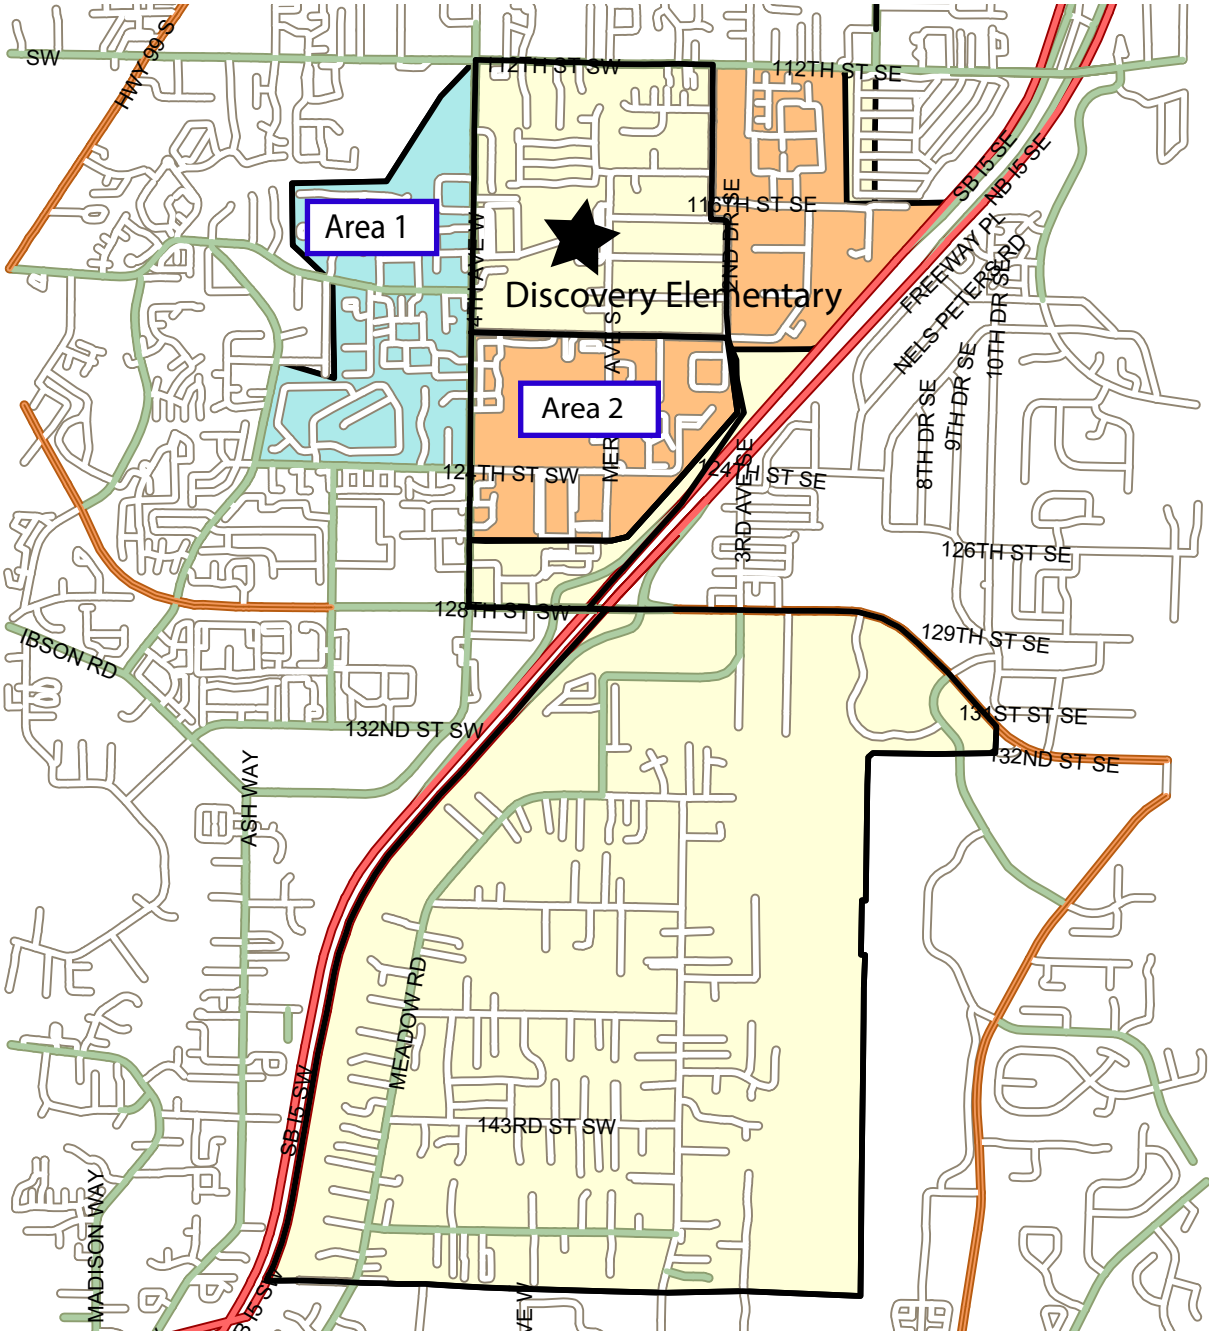

DISCOVERY ELEMENTARY

Areas to go to PKC

Area 1

North from 124th St SW to 112th St SW
and following Discovery ES western boundary line
West of 4th Ave W to E Gibson Rd following
Discovery ES western boundary

Area 2

North from Mariner Square to 120th St SW/SE
East of 4th Ave W to 2nd Ave SE
North from Silver Way, 120th St SE to 112th St SE
following Discovery ES eastern boundary line
East from 2nd Ave to Silver Way and 7th Ave SE
following Discovery ES eastern boundary line