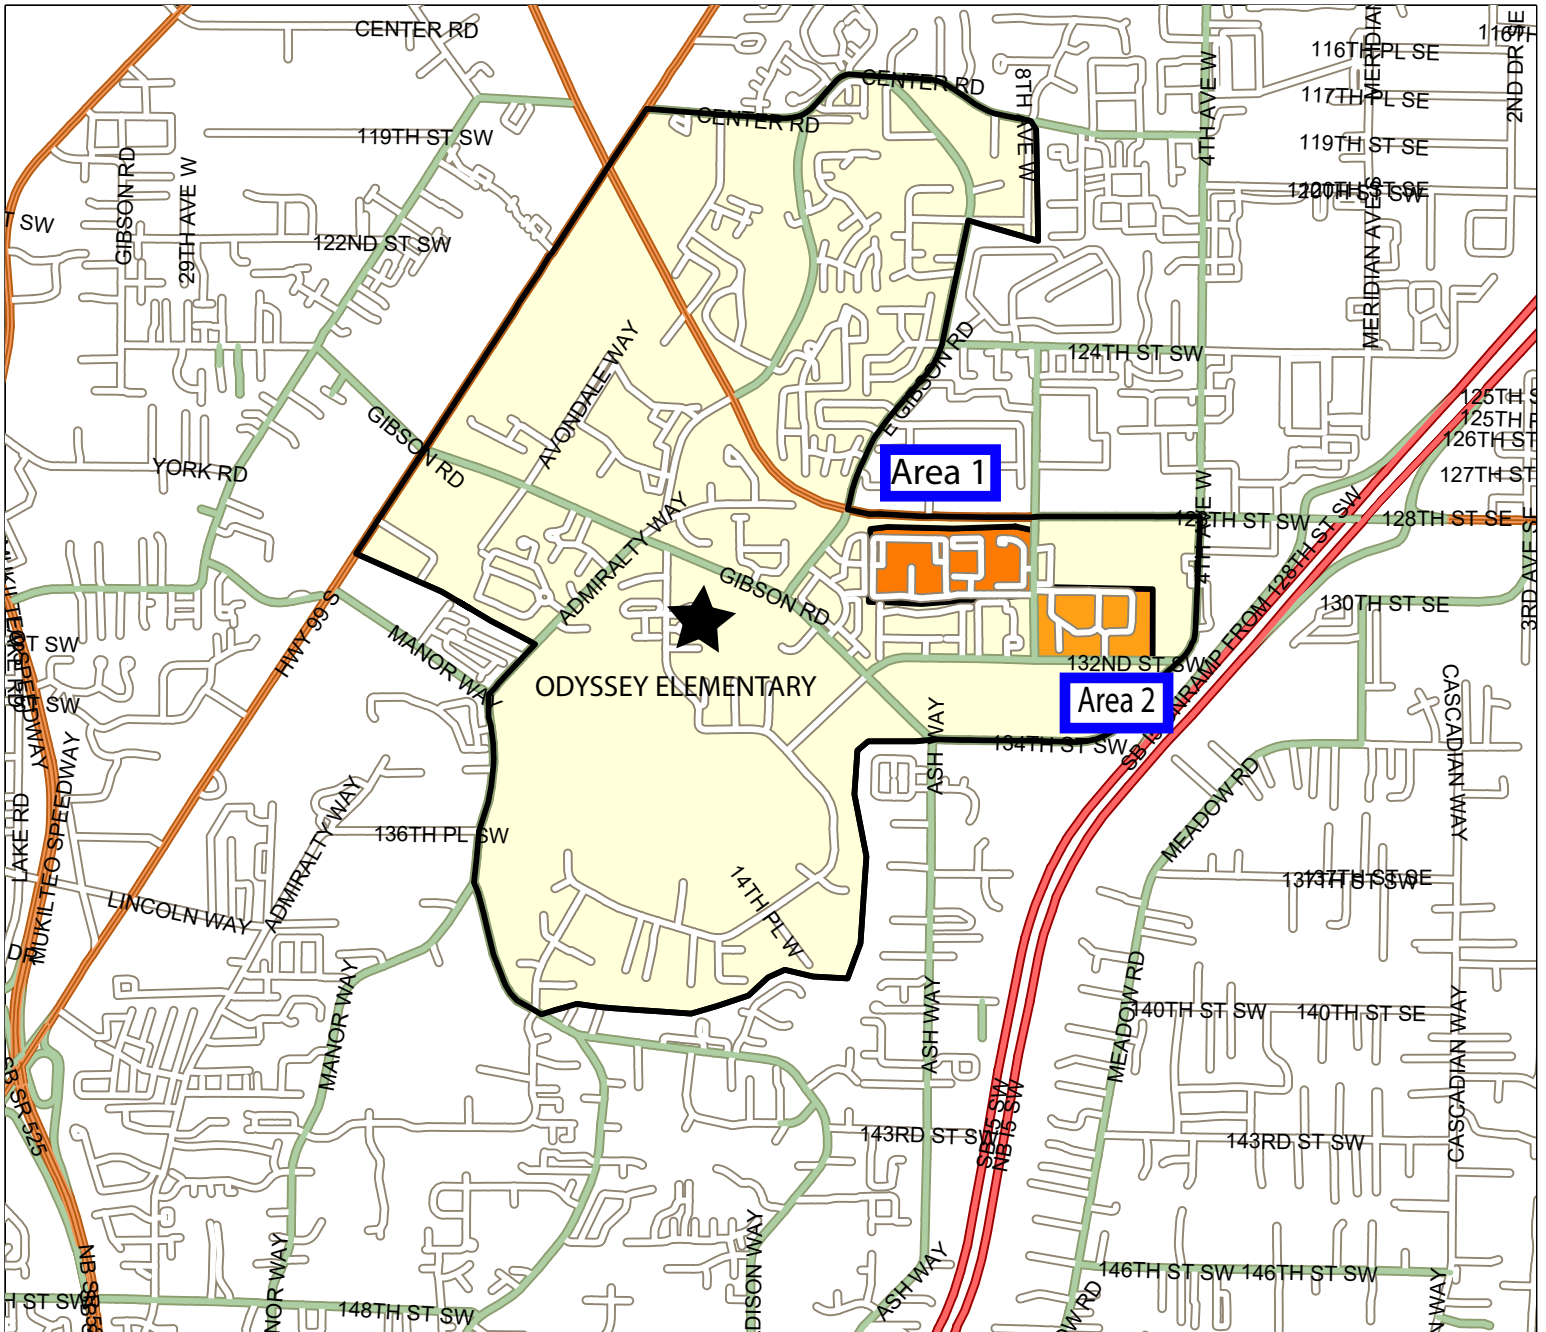

# ODYSSEY ELEMENTARY

## Areas to go to PKC

### Area 1

- 1007 100th st SW - Hillcrest Apts
- 921 130th St SW - Bunkhouse Condos
- 12906 8th Ave W - Homestead Condos

### Area 2

- 13001 to 13213 8th Ave W - Hanger 128 Apts
- 525 132nd St SW - Hanger 128 Apts