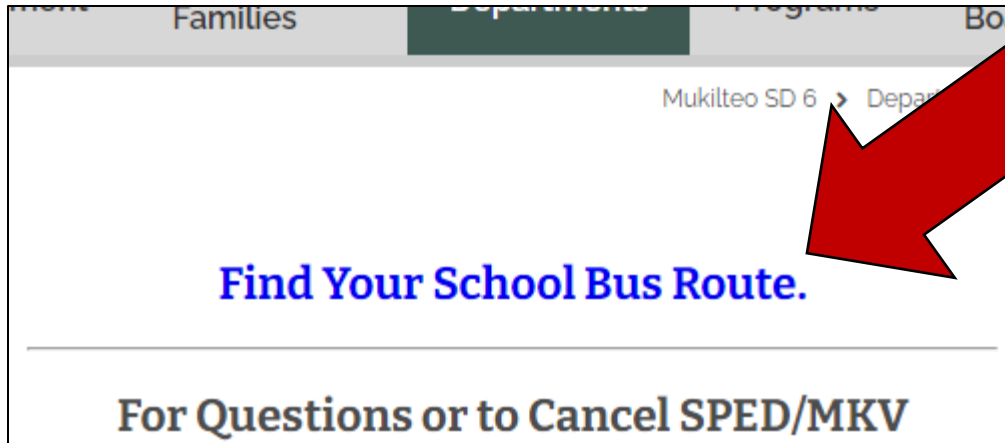

2. Locate the link labeled “Find your school bus route”

Click on this link to go to the transportation search page

3. On the School/Transportation Search page please fill in each of the fields shown below and click on the “Find School/Transportation Info” link at the bottom of that form to get the updated bus information.

A screenshot of the 'School/Transportation Search' form. The form has a title 'School/Transportation Search' and a link for 'Advanced Search'. Below this is the 'Simple School/Transportation Search' section. It contains three steps: 'Step 1: Select a grade' with a dropdown menu; 'Step 2: Enter address information' with input fields for 'House #', 'Street', and 'Zip'; and 'Step 3: Start the search' with a 'Find School/Transportation Info' button. Three red arrows labeled '#1', '#2', and '#3' point to the grade dropdown, the address fields, and the search button respectively.