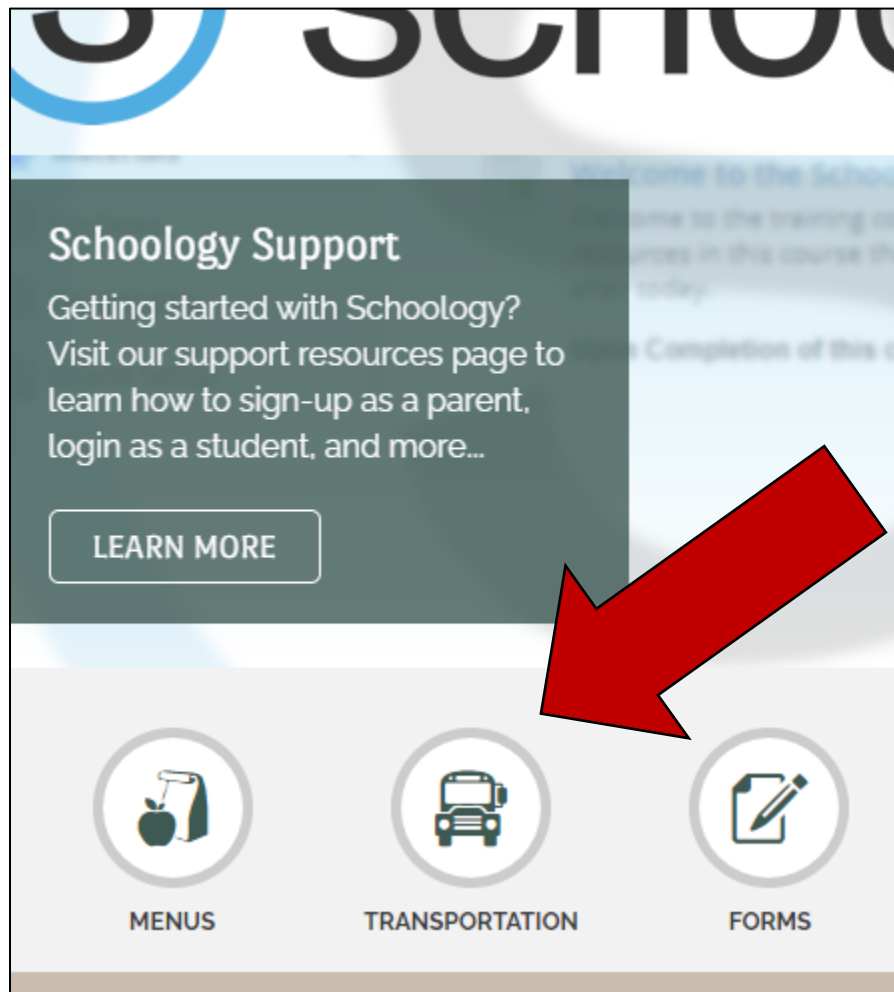

For School Bus Routing Information please do the following:

- 1. Go to the Mukilteo School District Homepage and locate the TRANSPORTATION button.**

When you click on this link it will take you to the page for the MSD transportation.