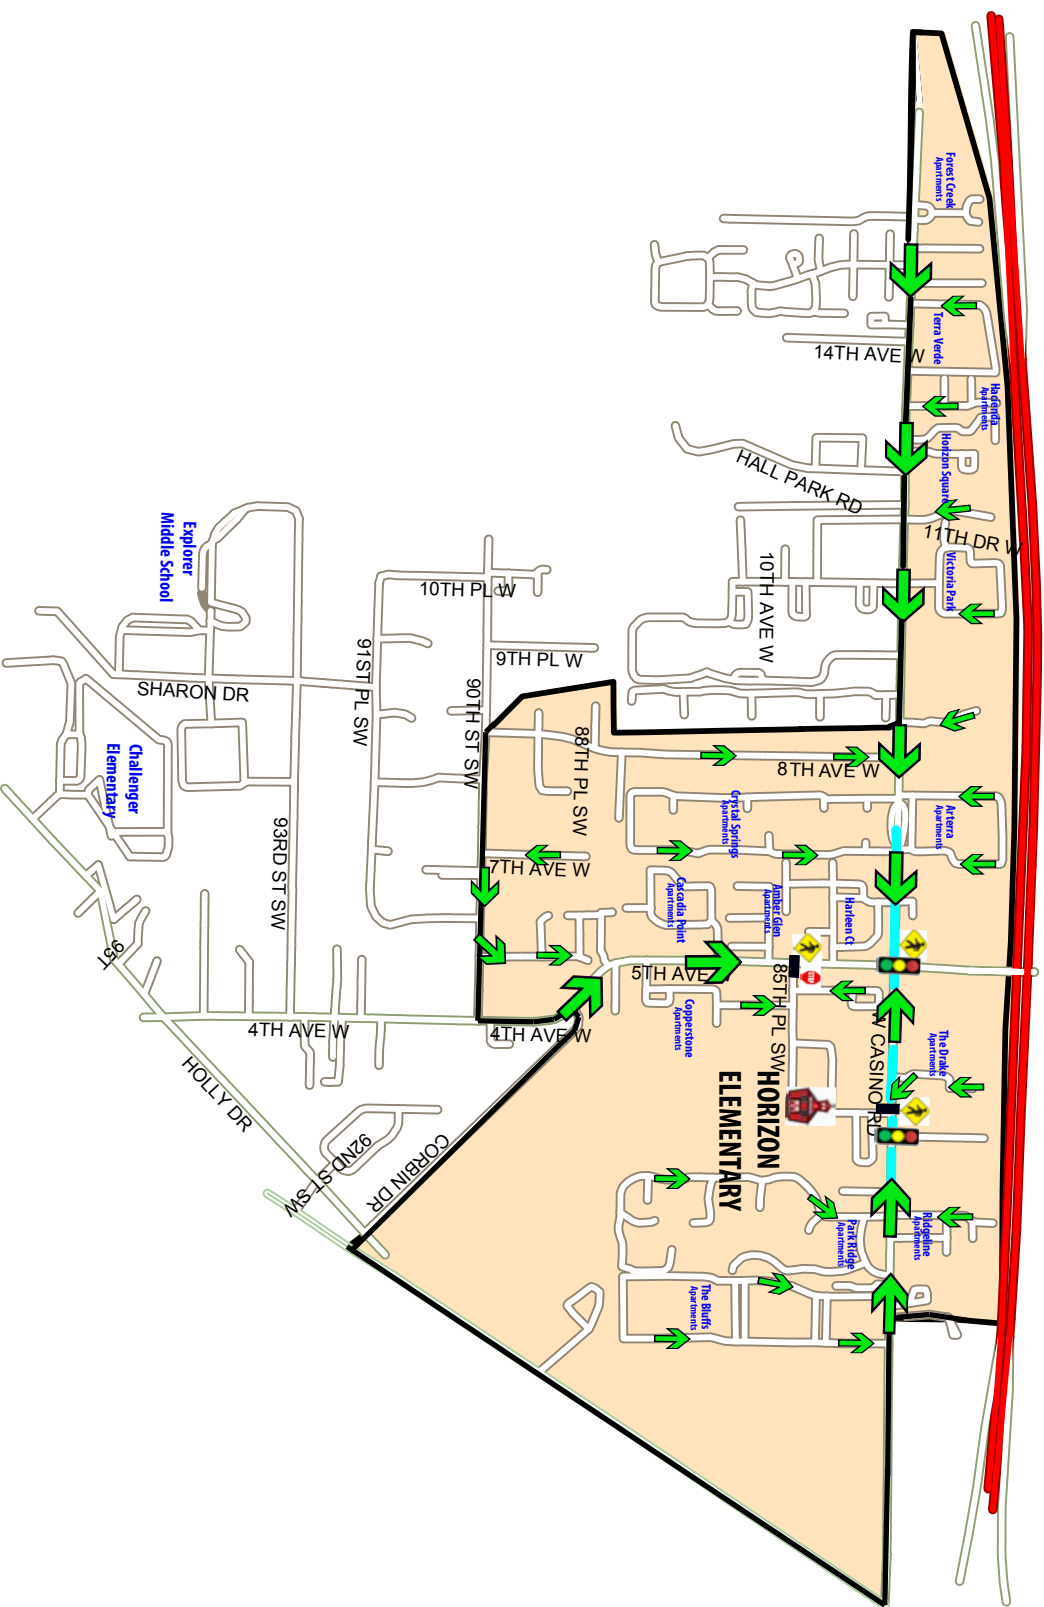

HORIZON WALK AREA

SUGGESTED WALK ROUTES

KEY	
	Suggested Walk path
	Path way
	20 MPH School zone
	Crosswalk
	Adult Crossing Guard
	Stop light
	Stop sign

*This map represents the walk area for the school and not the complete school boundary