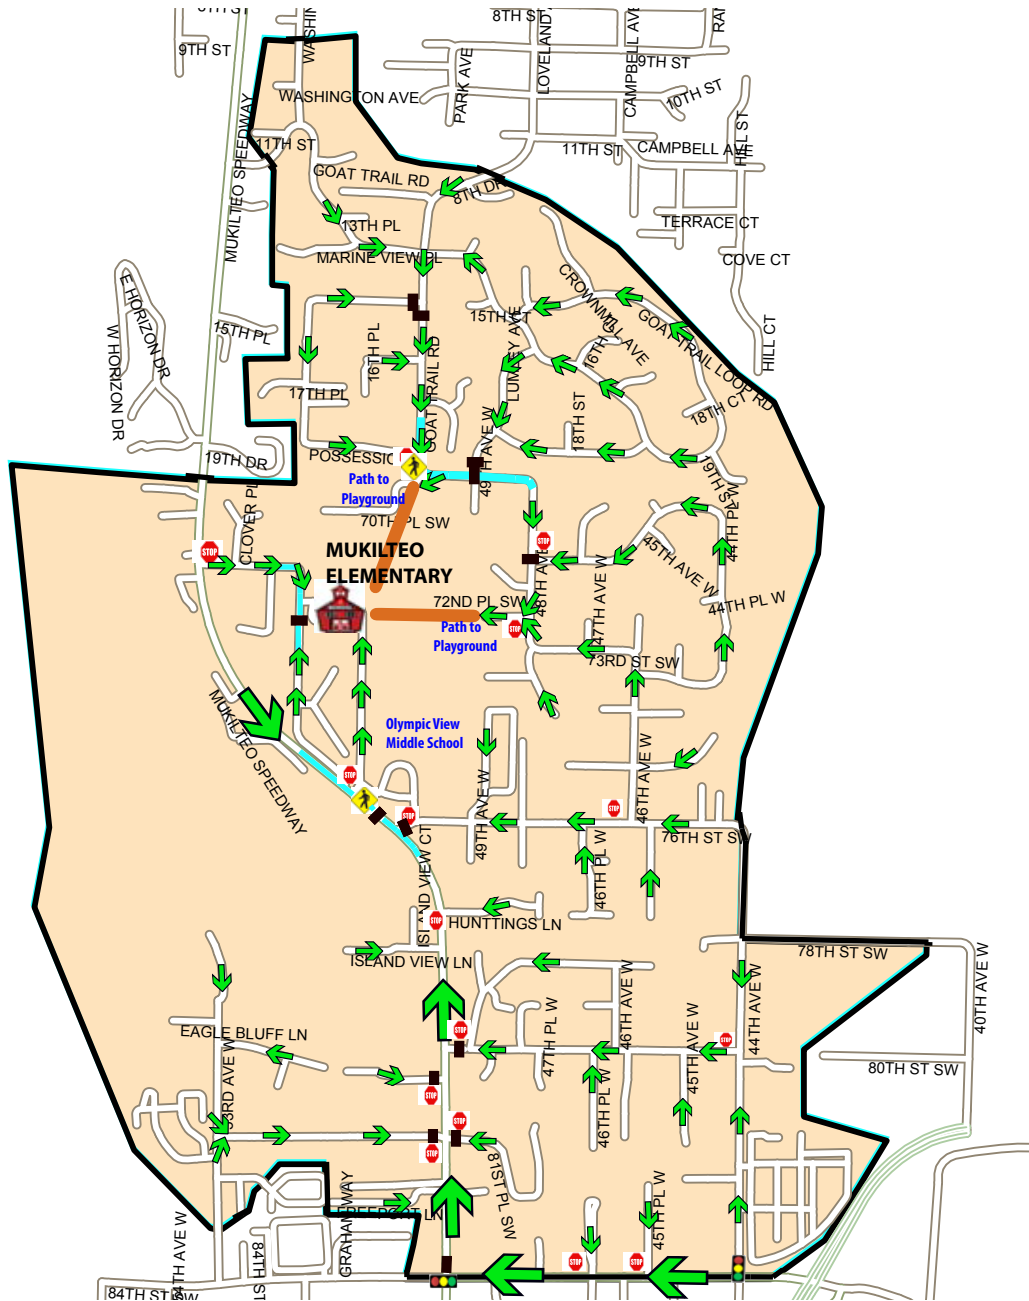

# MUKILTEO WALK AREA

## SUGGESTED WALK ROUTES

**KEY**

-  Suggested Walk path
-  Path way
-  20 MPH School zone
-  Crosswalk
-  Adult Crossing Guard
-  Stop light
-  Stop sign

\* This map represents the walk area for the school and not the complete school boundary