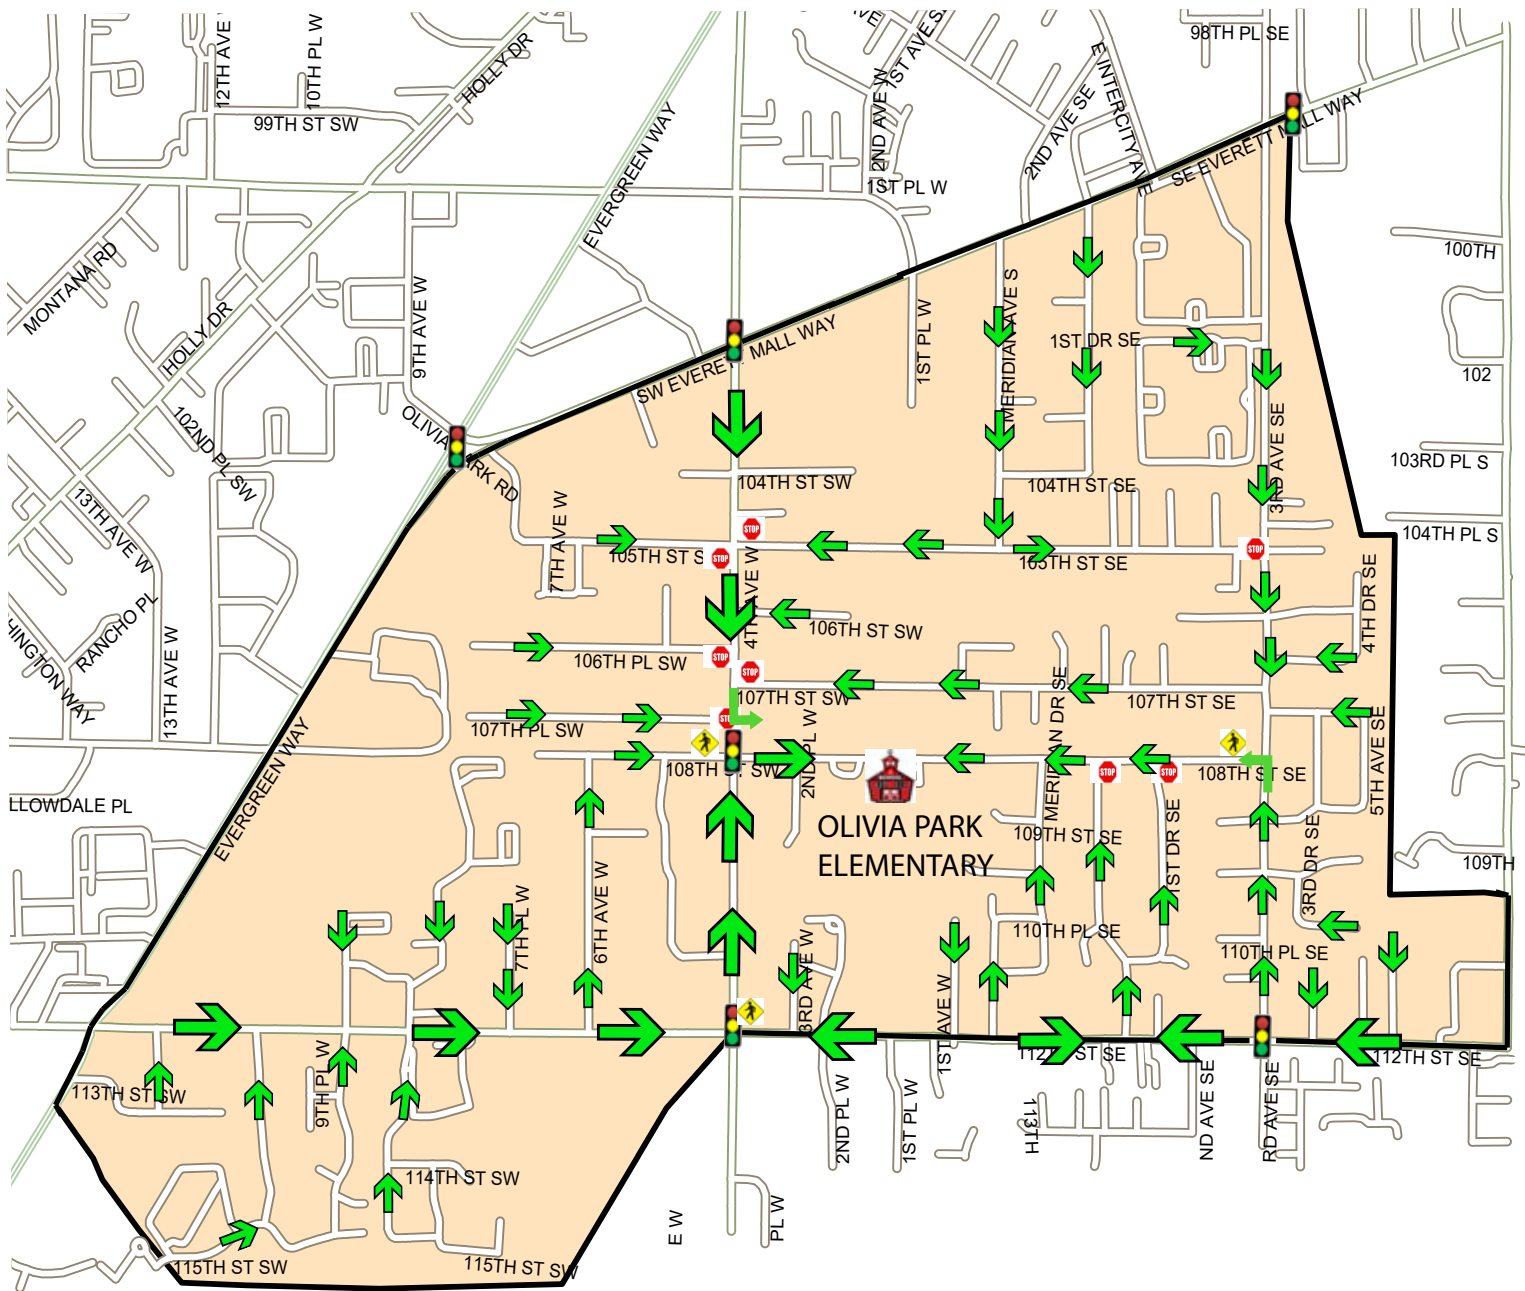

OLIVIA PARK SUGGESTED WALK ROUTES

KEY

-  Suggested Walk path
-  Path way
-  20 MPH School zone
-  Crosswalk
-  Adult Crossing Guard
-  Stop light
-  Stop sign

*This map represents the walk area for the school and not the complete school boundary