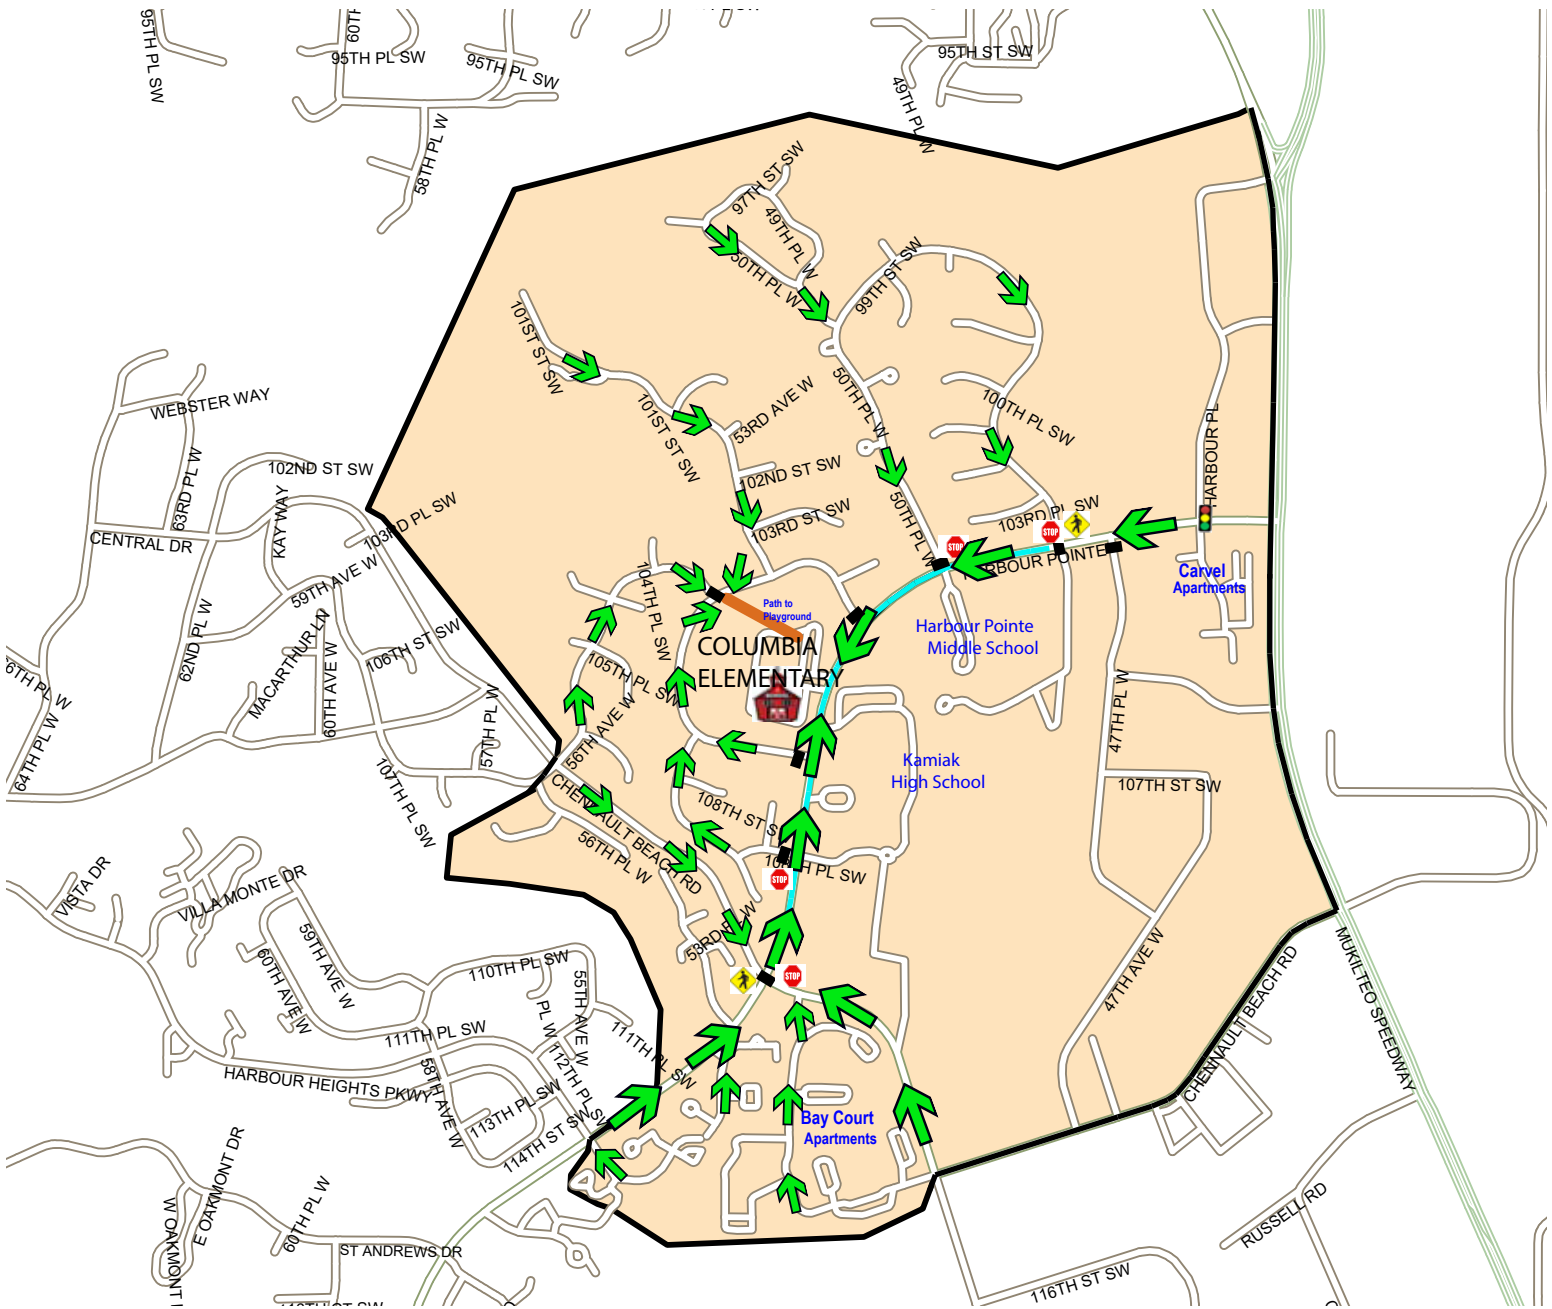

COLUMBIA WALK AREA

SUGGESTED WALK ROUTES

KEY	
	Suggested Walk path
	Path way
	20 MPH School zone
	Crosswalk
	Adult Crossing Guard
	Stop light
	Stop sign

* This map represents the walk area for the school and not the complete school boundary