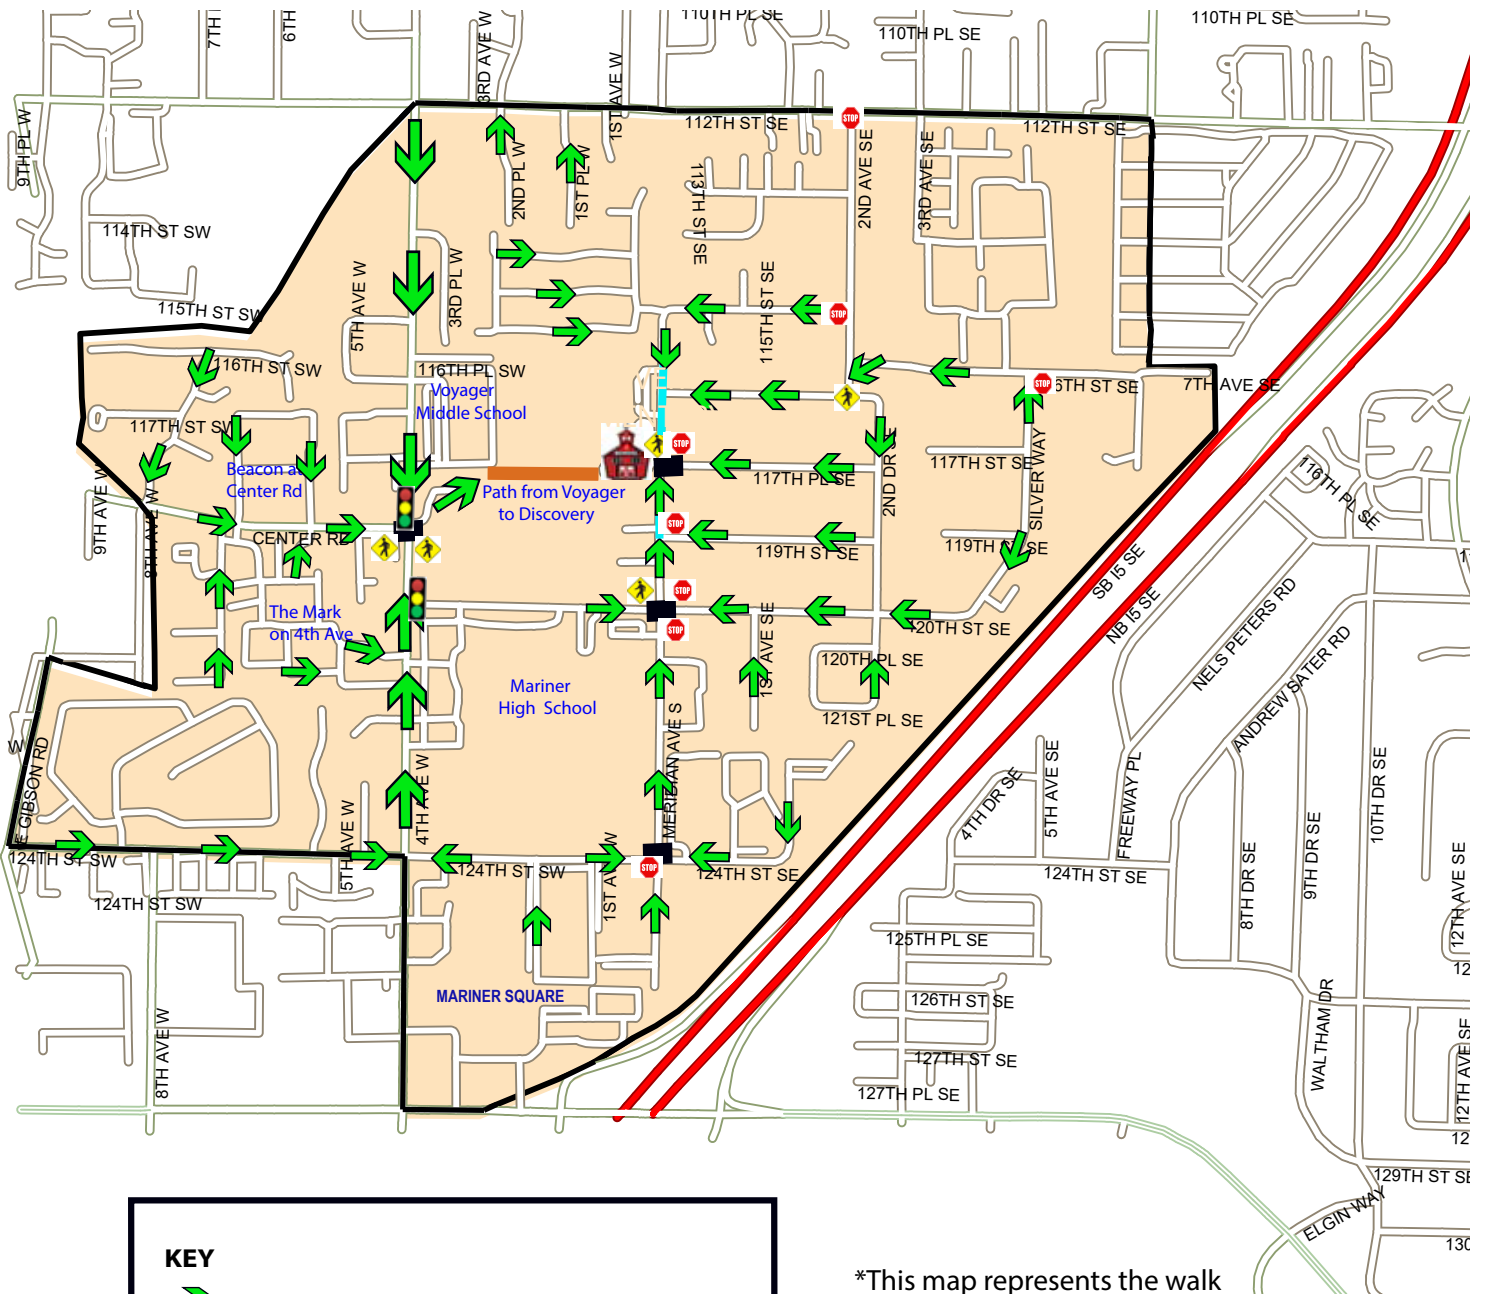

DISCOVERY

SUGGESTED WALK ROUTES

KEY	
	Suggested Walk path
	Path way
	20 MPH School zone
	Crosswalk
	Adult Crossing Guard
	Stop light
	Stop sign

*This map represents the walk area for the school and not the complete school boundary