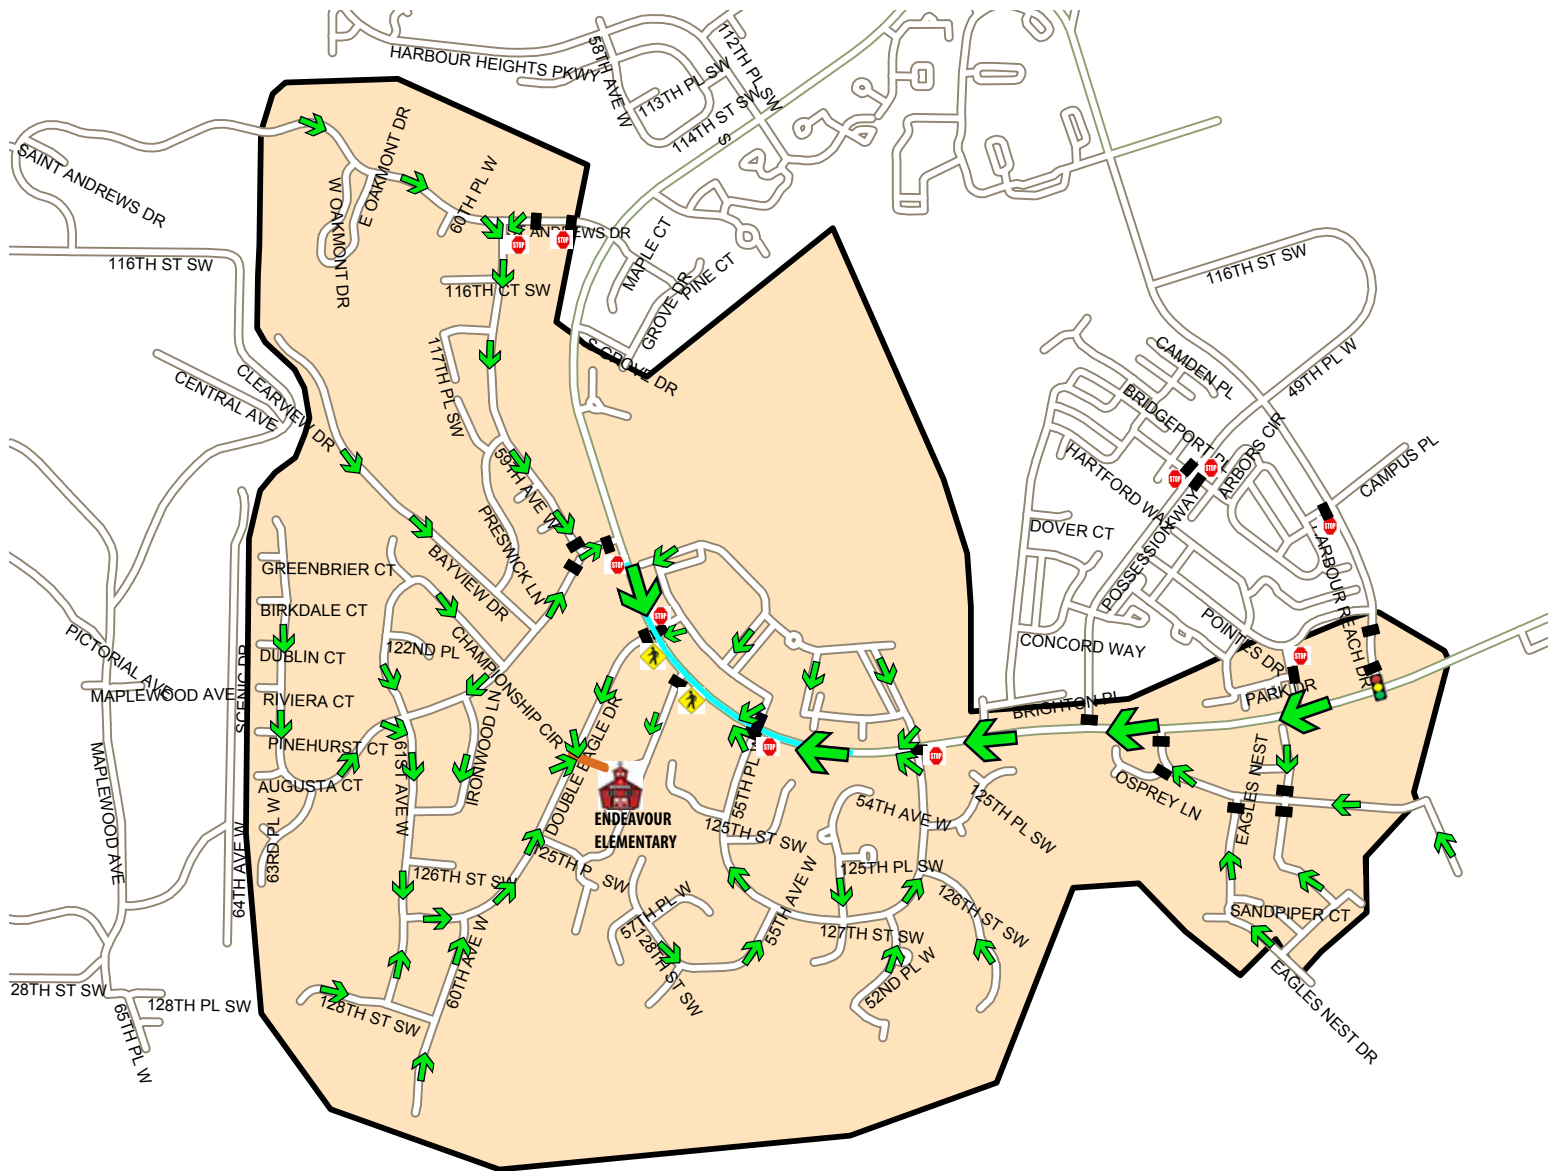

ENDEAVOUR WALK AREA

SUGGESTED WALK ROUTES

KEY

-  Suggested Walk path
-  Path way
-  20 MPH School zone
-  Crosswalk
-  Adult Crossing Guard
-  Stop light
-  Stop sign

* This map represents the walk area for the school and not the complete school boundary