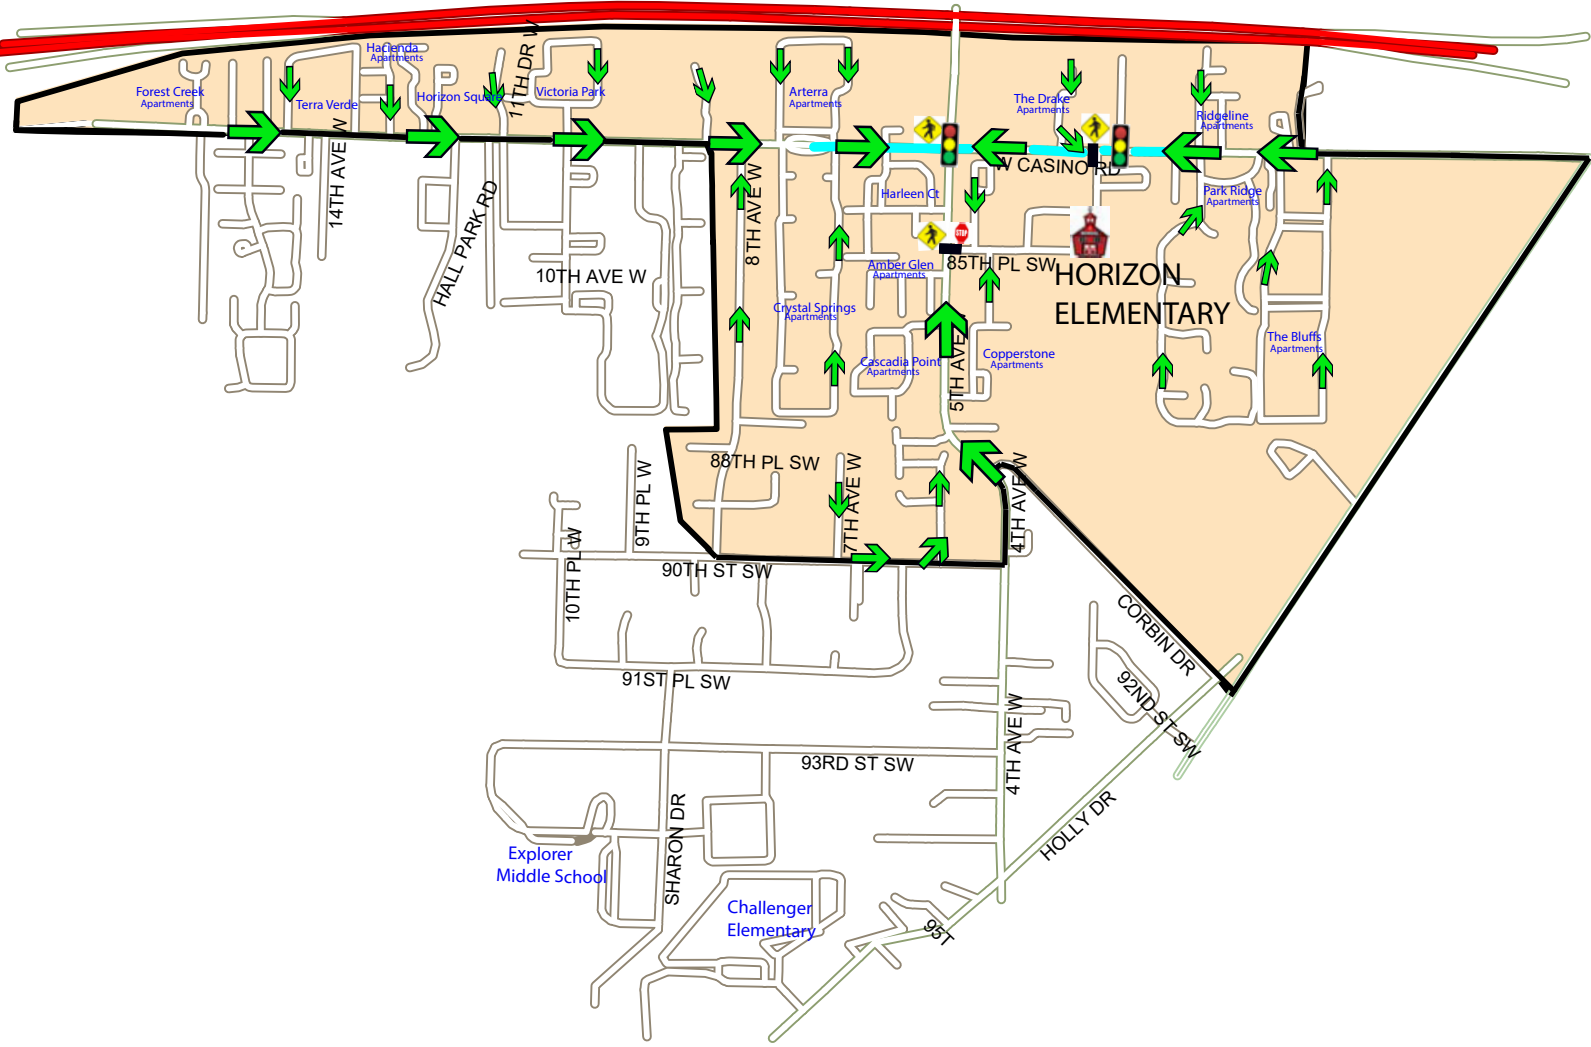

HORIZON WALK AREA

SUGGESTED WALK ROUTES

KEY

-  Suggested Walk path
-  Path way
-  20 MPH School zone
-  Crosswalk
-  Adult Crossing Guard
-  Stop light
-  Stop sign

* This map represents the walk area for the school and not the complete school boundary