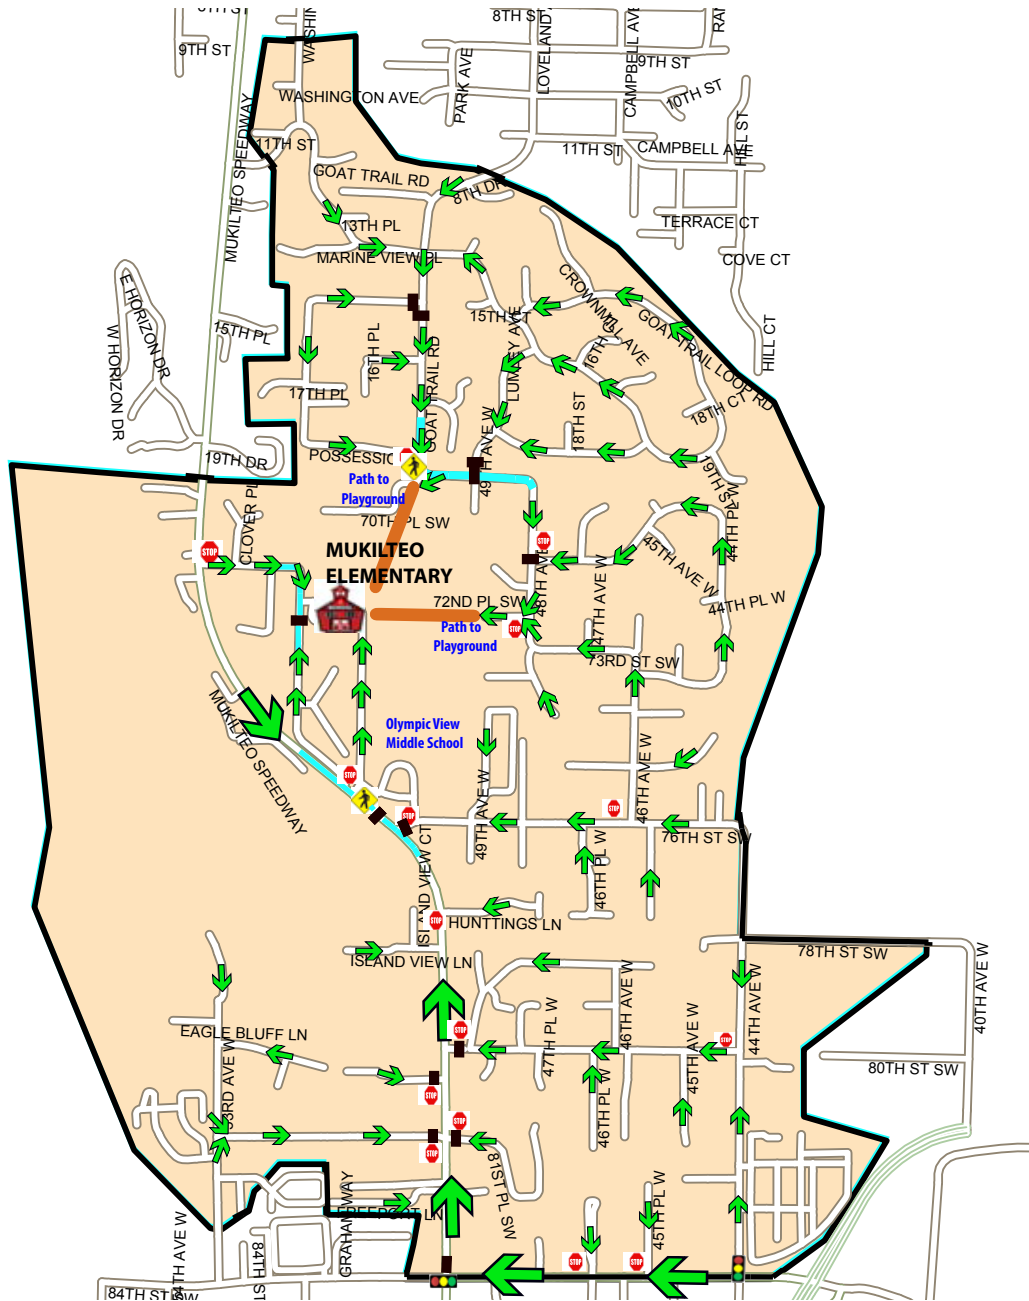

MUKILTEO WALK AREA

SUGGESTED WALK ROUTES

KEY

-  Suggested Walk path
-  Path way
-  20 MPH School zone
-  Crosswalk
-  Adult Crossing Guard
-  Stop light
-  Stop sign

* This map represents the walk area for the school and not the complete school boundary