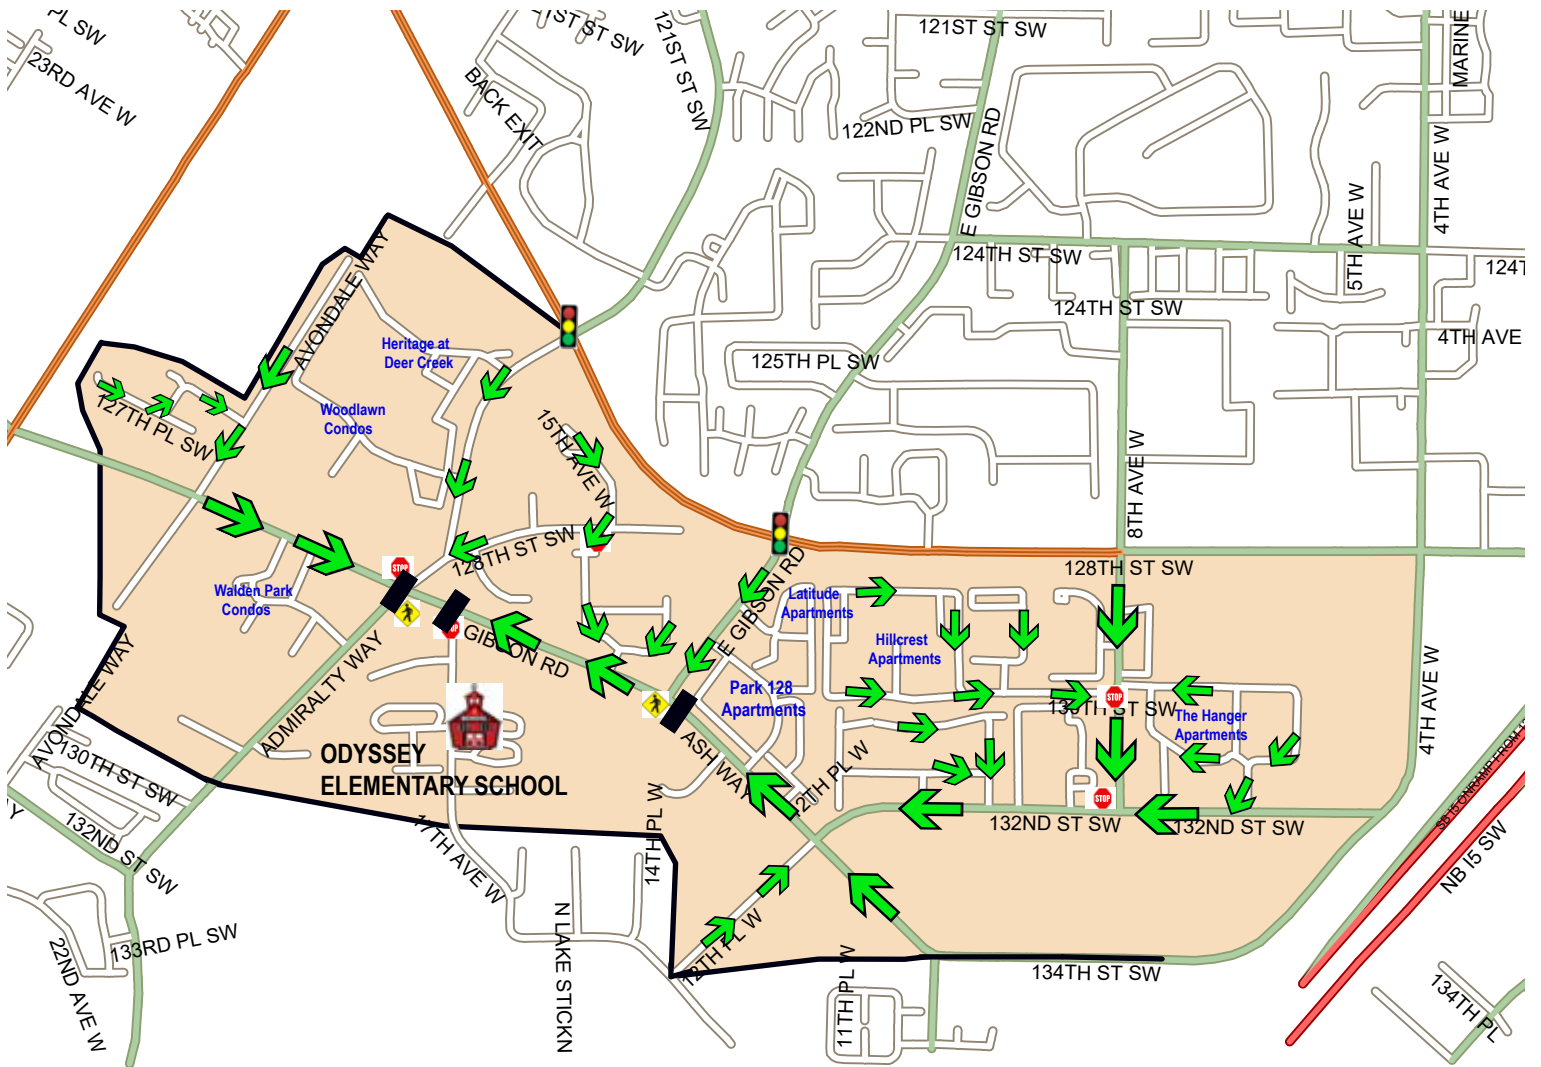

ODYSSEY

SUGGESTED WALK ROUTES

KEY	
	Suggested Walk path
	Path way
	20 MPH School zone
	Crosswalk
	Adult Crossing Guard
	Stop light
	Stop sign

*This map represents the walk area for the school and not the complete school boundary