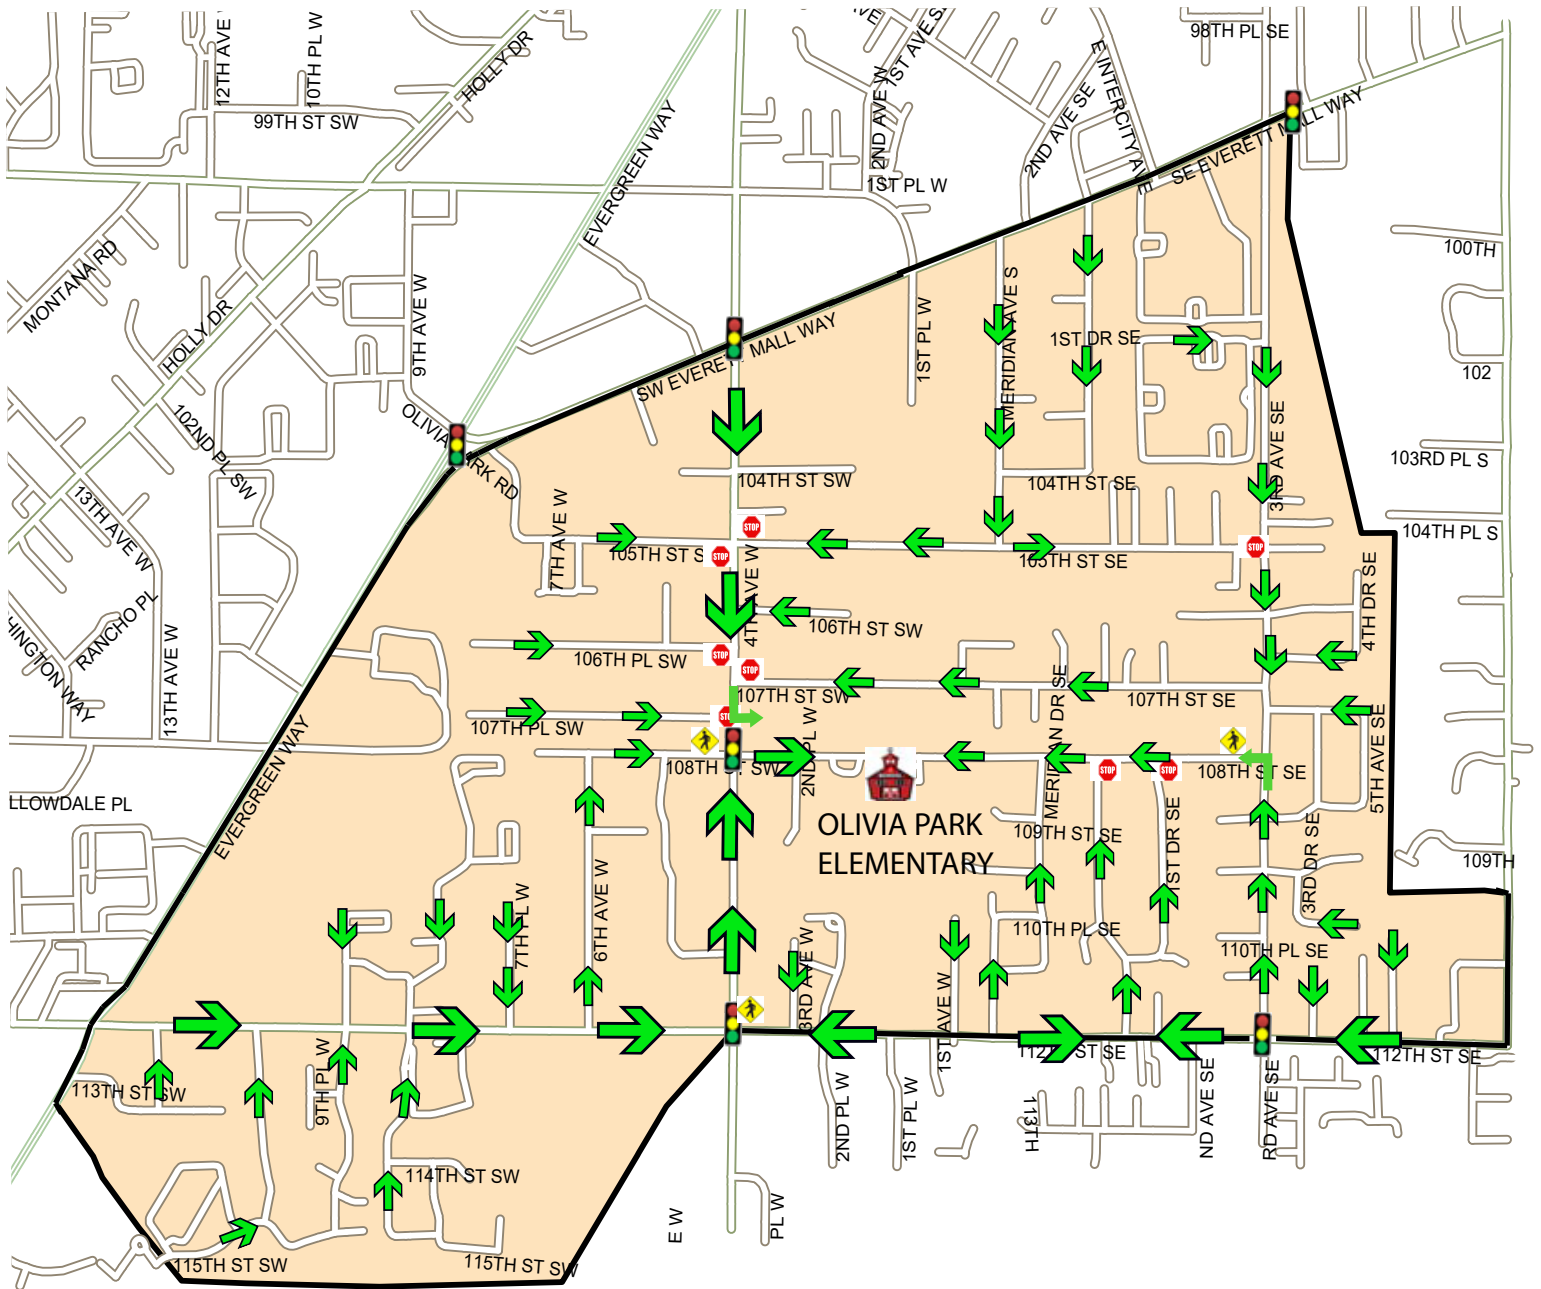

OLIVIA PARK

SUGGESTED WALK ROUTES

KEY

-  Suggested Walk path
-  Path way
-  20 MPH School zone
-  Crosswalk
-  Adult Crossing Guard
-  Stop light
-  Stop sign

*This map represents the walk area for the school and not the complete school boundary