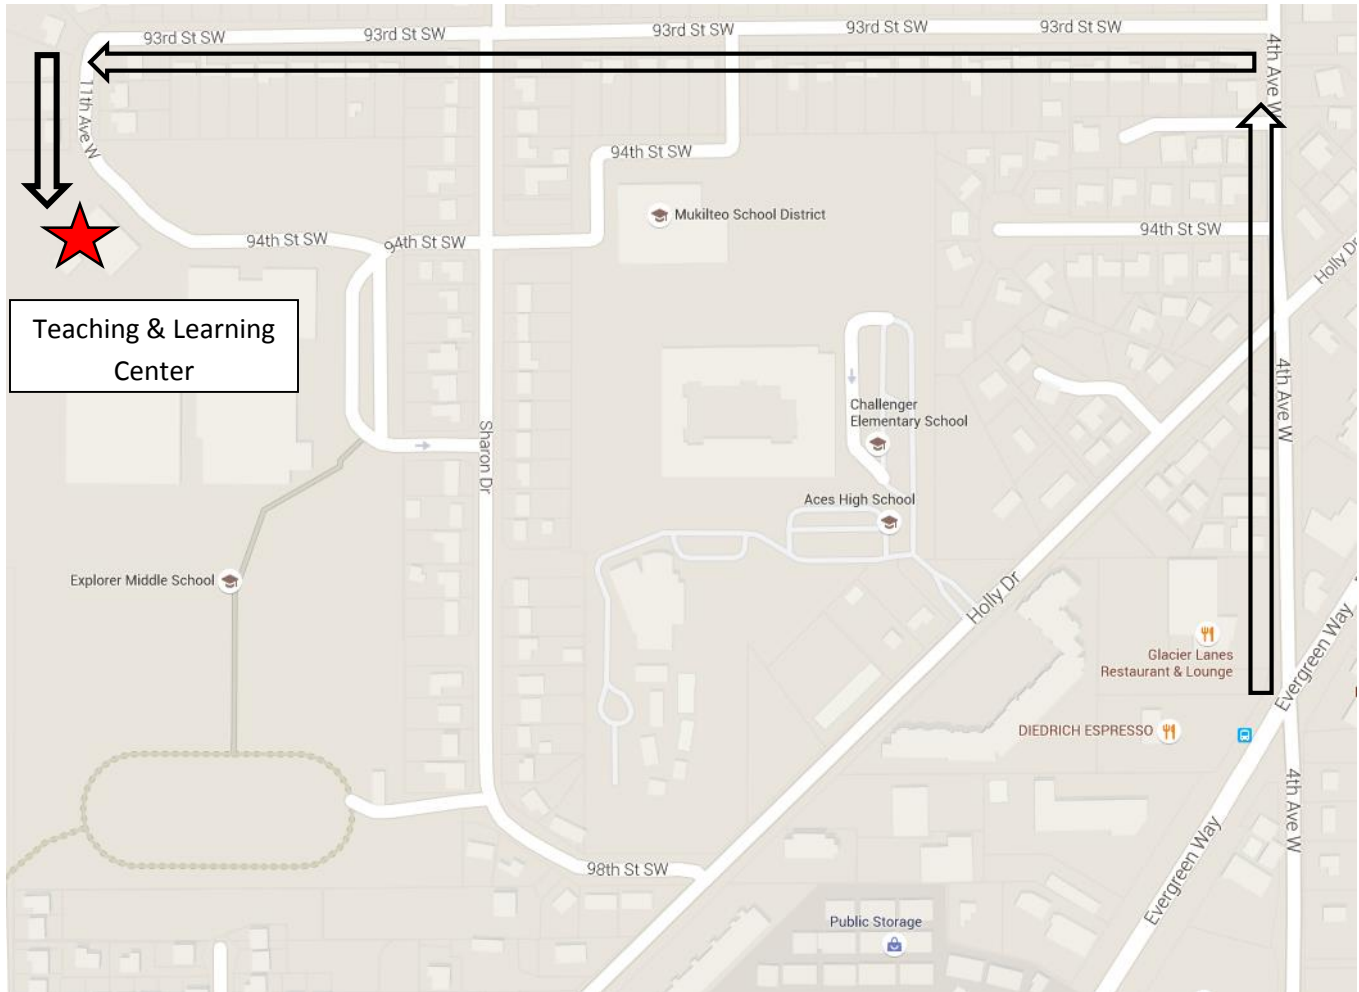

# Mukilteo School District Special Services

**Teaching and Learning Center  
(on the Explorer Middle School Campus)  
9600 Sharon Drive  
Everett, WA 98204  
(425) 356-1277**

## **Directions from Evergreen Way (Traveling Northbound or Southbound)**

- From Evergreen Way, turn North on 4<sup>th</sup> Avenue.
- Continue straight through the traffic light at the intersection of 4<sup>th</sup> & Holly Drive.
- Turn left onto 93<sup>rd</sup> St. SW.
- Continue straight on 93<sup>rd</sup> St. past Sharon Drive. (Ignore the School District Signs.)
- 93<sup>rd</sup> St veers to the left and becomes 11<sup>th</sup> Ave. W. Continue and enter the parking lot.
- The Teaching and Learning Center will be the first building on your right.
- Park anywhere in the lots to your left; feel free to park in the Visitor parking spots.
- Use the entrance at the far right side of the building.
- Check in at the Special Services Department: Room 120.