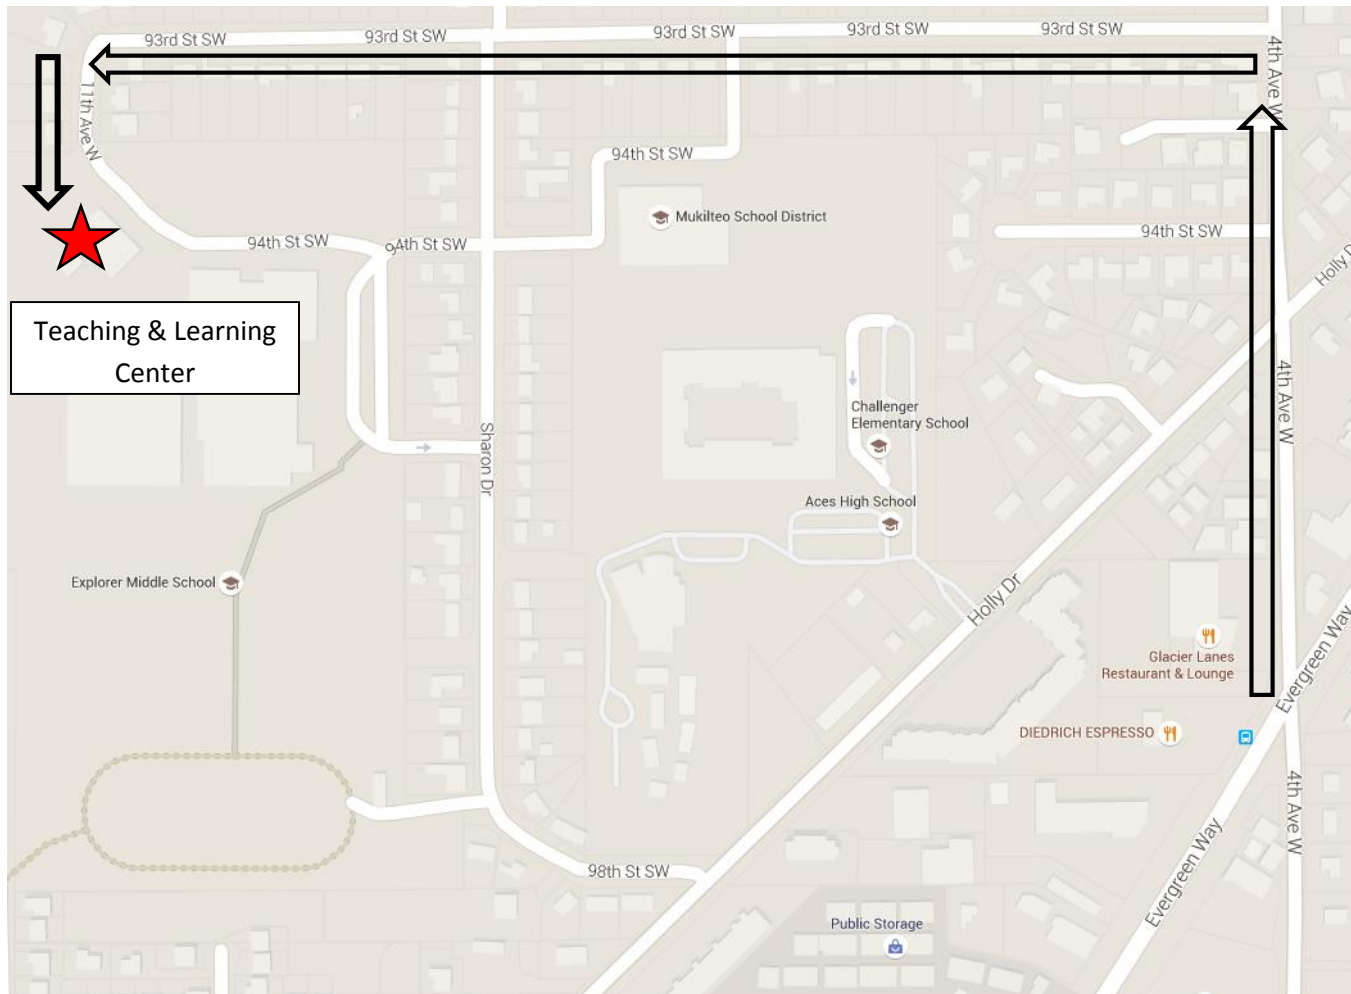

Mukilteo School District Special Education

Teaching and Learning Center (on the Explorer Middle School Campus)

9600 Sharon Drive
Everett, WA 98204
(425) 356-1277

Directions from Evergreen Way (Traveling Northbound or Southbound)

- From Evergreen Way, turn North on 4th Avenue.
- Continue straight through the traffic light at the intersection of 4th & Holly Drive.
- Turn left onto 93rd St. SW.
- Continue straight on 93rd St. past Sharon Drive. (Ignore the School District Signs.)
- 93rd St veers to the left and becomes 11th Ave. W. Continue and enter the parking lot.
- The Teaching and Learning Center will be the first building on your right.
- Park anywhere in the lots to your left; feel free to park in the Visitor parking spots.
- Use the entrance at the far right side of the building.
- Check in at the Special Education Department: Room 120.