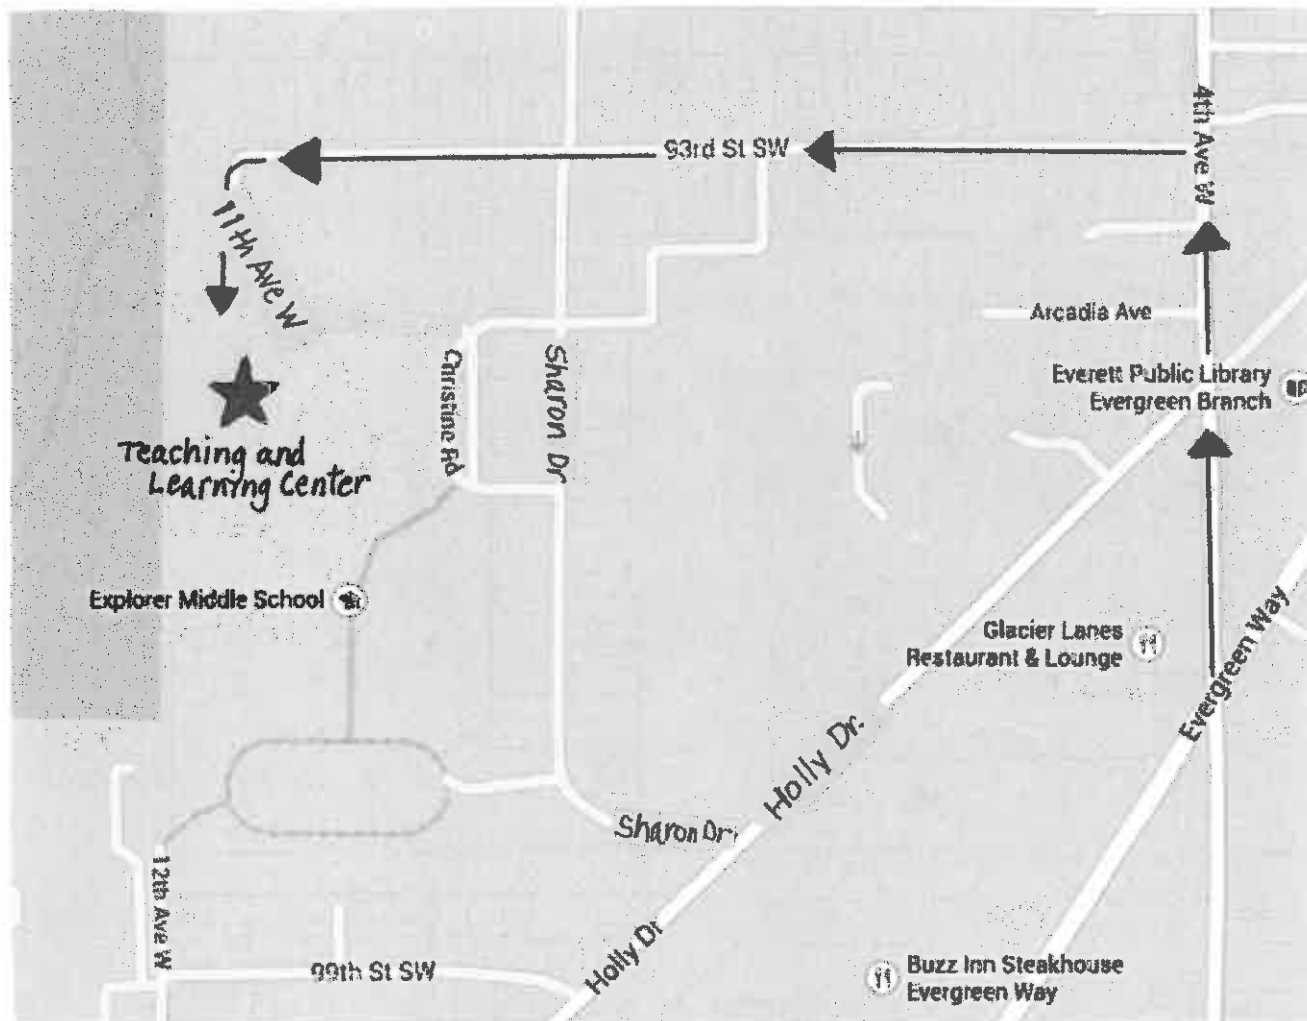

Mukilteo School District Special Education

Teaching and Learning Center (Formerly House 1 on the Explorer Middle School Campus)

9600 Sharon Drive
Everett, WA 98204
(425) 356-1277

Directions from Evergreen Way (Traveling Northbound or Southbound)

- From Evergreen Way, turn West on 4th Avenue.
- Continue straight through stoplight at intersection of 4th & Holly Drive.
- Turn left onto 93rd St. SW.
- Continue straight on 93rd St. and go past Sharon Drive on your left. (Ignore the School District Signs.) Yes, you will be driving into a residential neighborhood. Don't panic!
- 93rd St. veers to the left and becomes 11th Ave. W. Continue straight and enter the parking lot. You have arrived!!
- The Teaching and Learning Center will be the first building on your right.
- Park anywhere in the lots to your left.
- Use the entrance at the far right side of the building.